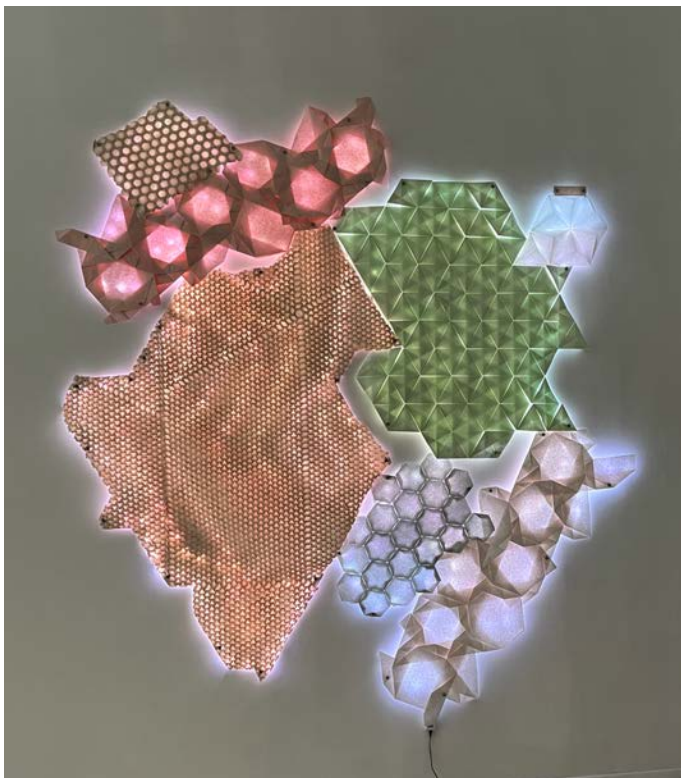

CHEUK YAN CHERRY TUNG
*Zombie Communist
Rabbit*

Porcelain on artist made frame

\$2,000

CHEUK YAN CHERRY TUNG
Locked

Porcelain on artist made frame

NFS

STELLA MOON

Rest Area

Hand-folded paper, LED lights

\$900

MADDY LEE

*Icarus Who Flew Too Close To
The Sun*

3D Digital

Price upon request

FIONA MURPHY

I can't help myself

Mixed paper and acrylic media on panel

\$3,800

KRISTINA ROGERS

Soil Samples

Soy Wax, dirt, unryu paper, thread

NFS

KATE MORRICK

Abreaction II

NFS

JANELLE O'MALLE
*Overeducated,
Understimulated*

Paperclay, epoxy clay, paint,
wire

\$500

NOAH GREENE-LOWE

*St. Louis Landscape
(Facing West)*

Curtain rod, found asphalt,
jacquard woven blanket with a
section of Albert Bierstadt's
Rocky Mountains, Lander's Peak