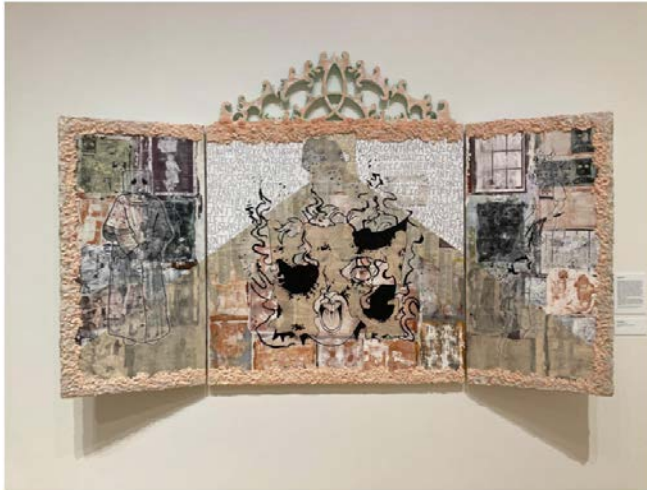

Hand-folded paper, LED lights

\$900

MADDY LEE

*Icarus Who Flew Too Close To
The Sun*

3D Digital

Price upon request

FIONA MURPHY

I can't help myself

Mixed paper and acrylic media on panel

\$3,800

KRISTINA ROGERS

Soil Samples

Soy Wax, dirt, unryu paper, thread

NFS

KATE MORRICK

Abreaction II