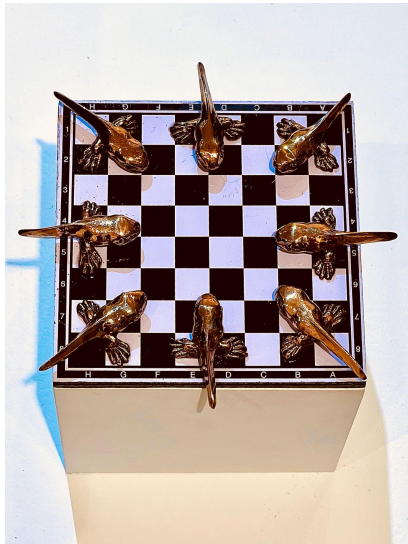

MICKI LEMIEUX
Us Against Us

Bronze, wood

5" x5" x5"

$650.