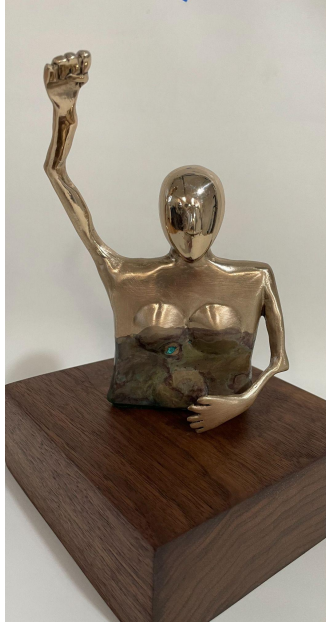

DAVID CURRY
Struggle = Power + Progress

Bronze, patina, wood

7" x5" x2½"

$850.